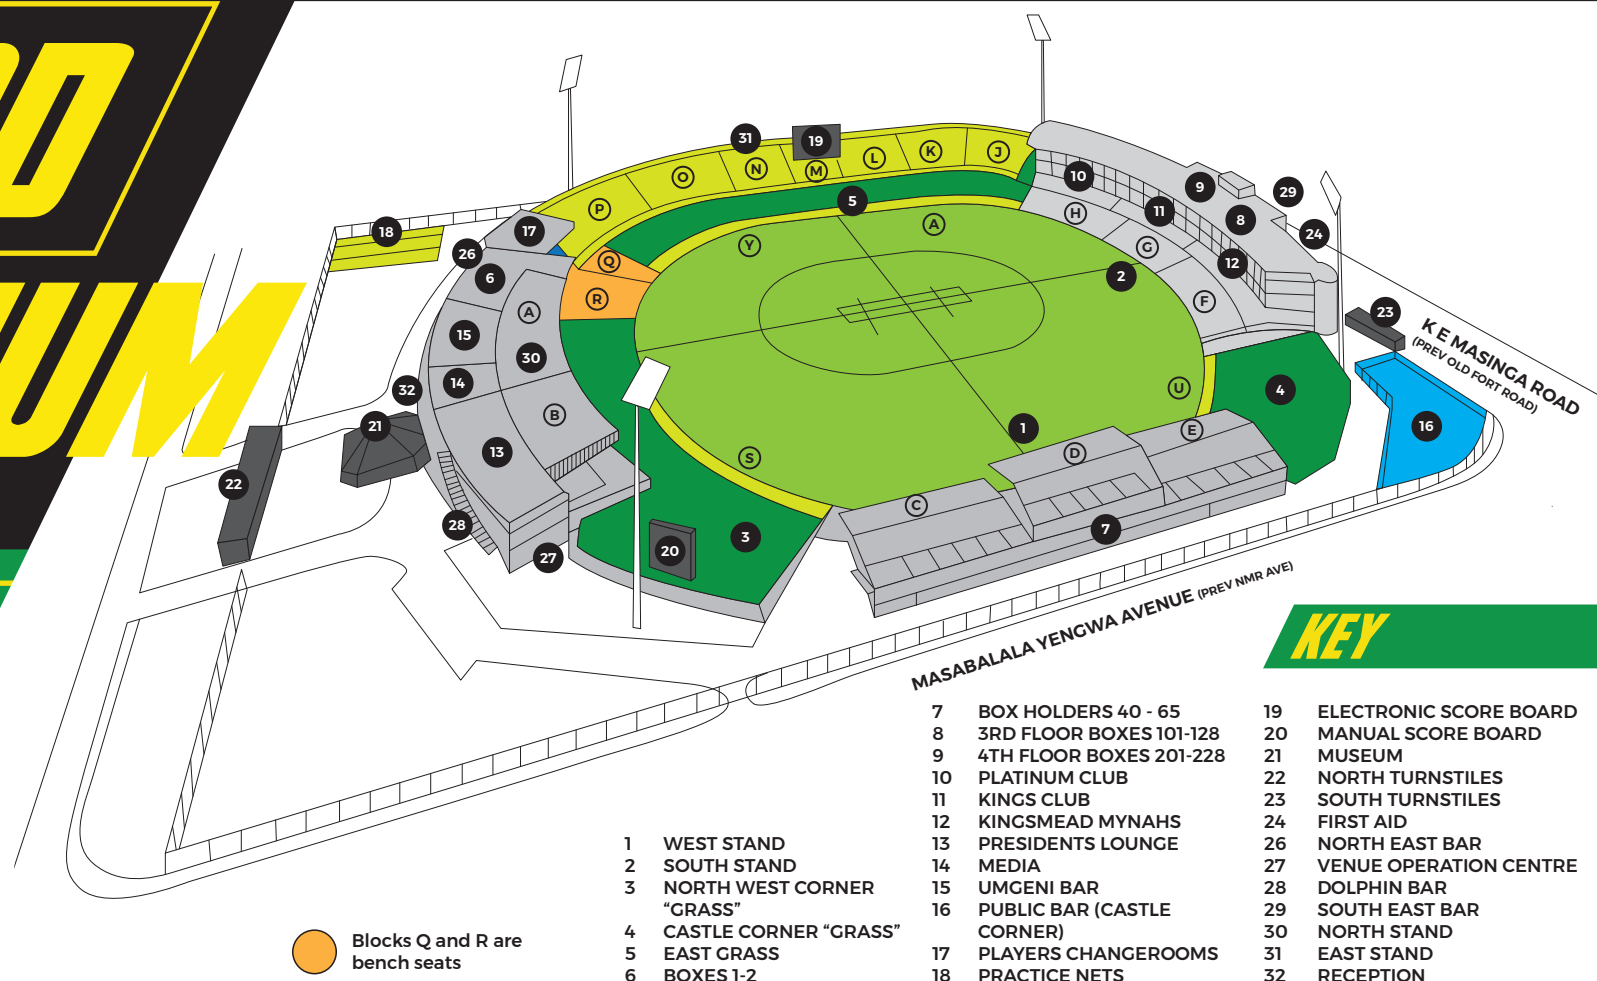

KINGSMEAD

STADIUM

TICKET OPTIONS

Tickets available at: Ticketpro (www.ticketpros.co.za), Stadium, Edgars. For tickets and fixture details, visit www.dolphinocricket.co.za

SEATING OPTIONS

- Grass - (East Grass & North West Grass)
- Castle Corner
- Stands - North, South, East and West
- Deck chairs - only tickets written deck chairs
- Free for children under 3

GATE ADDRESSES

- North Gate 2 (Kingsmead Way)
- South Gate (KE Masinga)
- Ticket collections (North ticket office)

PARKING

- R20 (The Oval & SABC)
- Note - only accredited personnel to park inside stadium
- Disability parking rules - stadium will provide on request

PAYMENT FACILITIES

- ATM machines only available during international matches
- Cash
- Card facilities (selected vendors)
- Zapper (selected vendors)

KEY

- | | | | |
|----|----------------------------|----|------------------------|
| 7 | BOX HOLDERS 40 - 65 | 19 | ELECTRONIC SCORE BOARD |
| 8 | 3RD FLOOR BOXES 101-128 | 20 | MANUAL SCORE BOARD |
| 9 | 4TH FLOOR BOXES 201-228 | 21 | MUSEUM |
| 10 | PLATINUM CLUB | 22 | NORTH TURNSTILES |
| 11 | KINGSMEAD MYNAHS | 23 | SOUTH TURNSTILES |
| 12 | PRESIDENTS LOUNGE | 24 | FIRST AID |
| 13 | MEDIA | 26 | NORTH EAST BAR |
| 14 | UMGENI BAR | 27 | VENUE OPERATION CENTRE |
| 15 | PUBLIC BAR (CASTLE CORNER) | 28 | DOLPHIN BAR |
| 16 | PLAYERS CHANGEROOMS | 29 | SOUTH EAST BAR |
| 17 | PRACTICE NETS | 30 | NORTH STAND |
| 18 | | 31 | EAST STAND |
| | | 32 | RECEPTION |

BARs

- Beer & ciders
- Cold drinks (can also be bought at vendors)

BRAAI FACILITIES

- Halaal areas - South East Corner
- Non Halaal - Castle Corner
- Coal is lit and ready at each game
- Bring own meat

SMOKING RULES